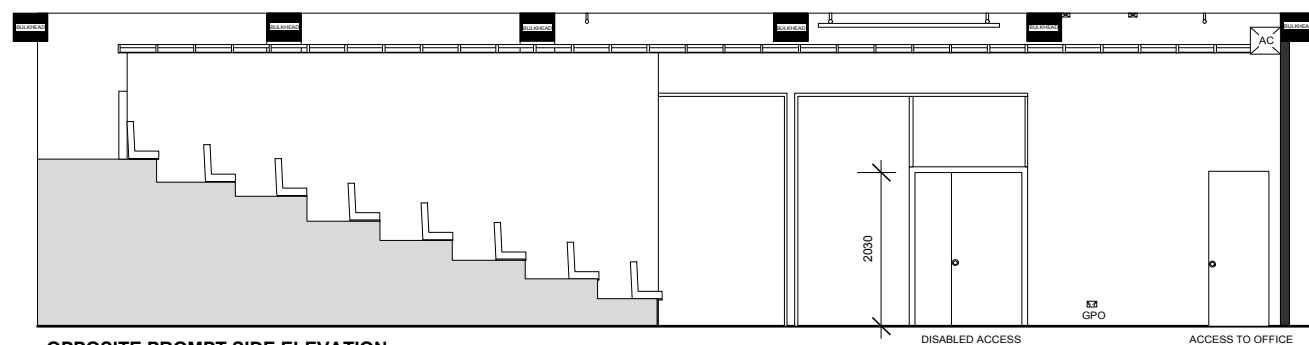

PROMPT SIDE ELEVATION
PLEASE CHECK DIMENSIONS IN THEATRE

OPPOSITE PROMPT SIDE ELEVATION
PLEASE CHECK DIMENSIONS IN THEATRE

HAYES THEATRE

19 GREENKNOWE AVE
POTTS POINT NSW 2011

SHOW

DIRECTOR:
SCENIC DESIGN:
LIGHTING DESIGN:

SCALE: 1:100

DATE:

DRWN:

REV: